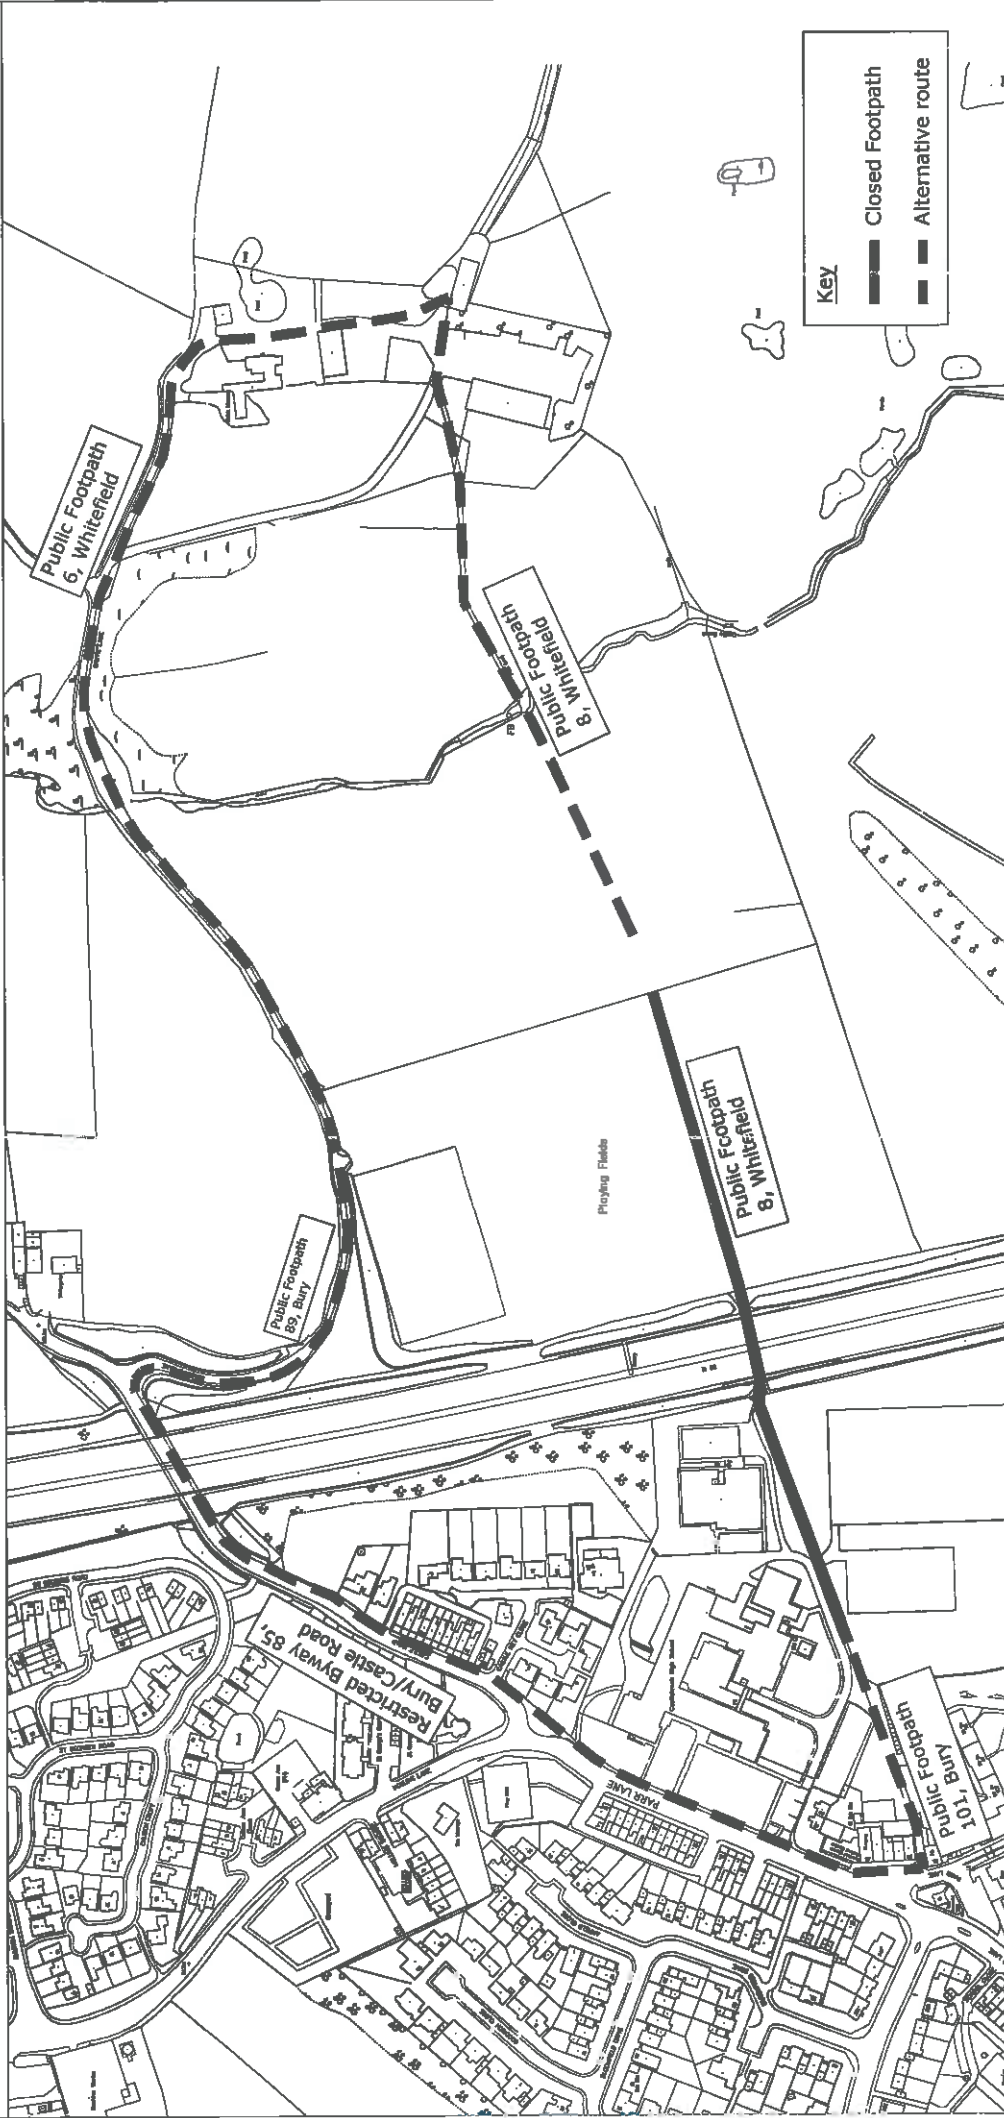

Public Footpath 8, Whitefield Temporary Closure Plan

© Crown Copyright and database right 2018. Ordnance Survey 100023063

PLAN TM8888

DATE 31.01.18

DRAWN KLM

SCALE NTS

Photographic copy liable to distortion in scale